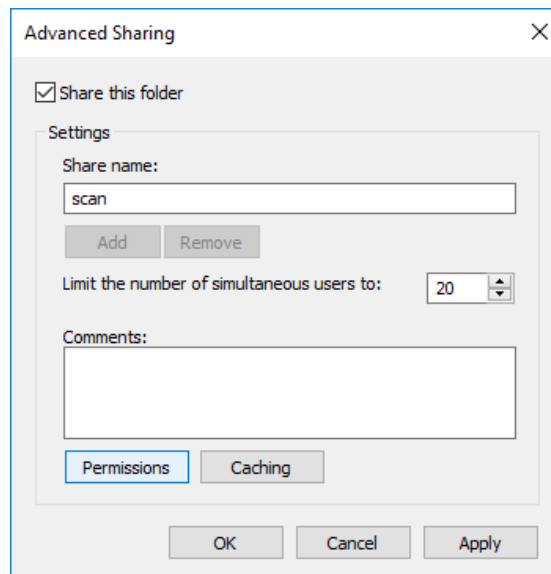

6. Tick the “Share this folder” and click Permissions