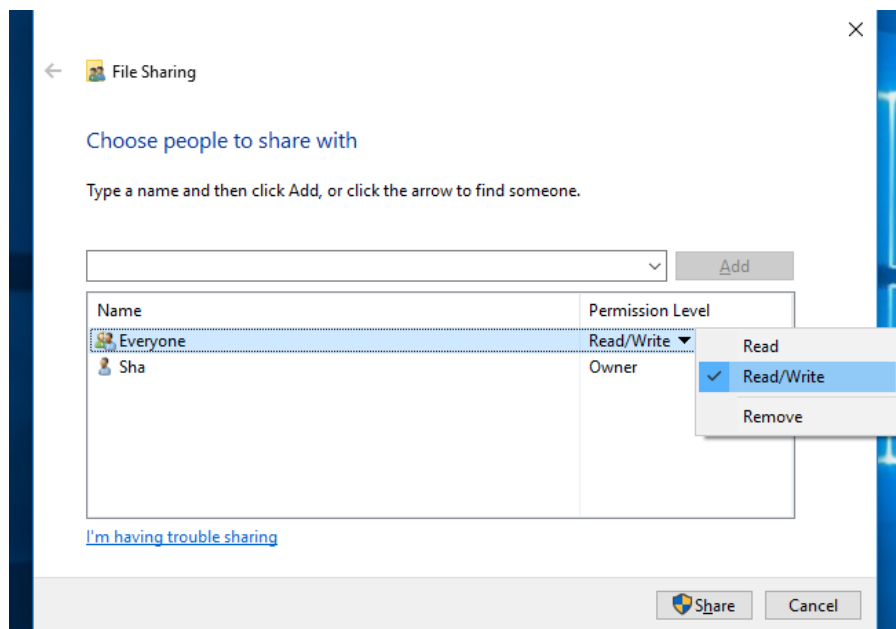

## SET UP SMB SCAN TO PC WINDOWS

1. Create a new folder “scan”

2. Right click and select properties. Then, go to “Sharing” and click “Share”

3. Choose "Everyone" and Add

4. For Permission Level, choose "Read/Write"