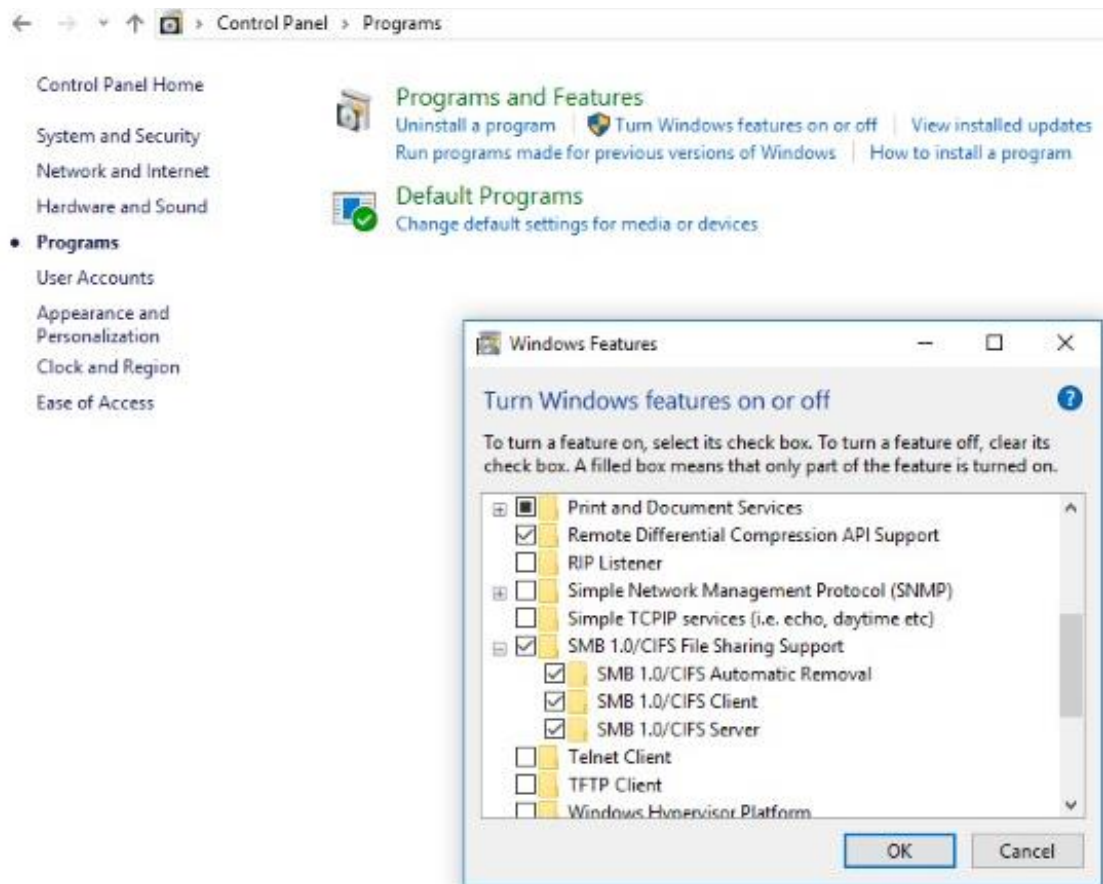

## SET UP SMB SCAN TO PC WINDOWS

1. Create a new folder “scan”

2. Right click and select properties. Then, go to “Sharing” and click “Share”

3. Choose "Everyone" and Add

4. For Permission Level, choose "Read/Write"

5. Choose, “Yes.....”

6. Tick the “Share this folder” and click Permissions

7. Allow all, apply and OK

8. Click the link “Network and Sharing Center”

9. Check all the setting at Private, current profile and all network. Make sure all the setting tick at the upper selection, except “Password protected sharing” must be “Turn Off”. Then, click “Save changes”.

10. Copy the “Network Path” for references of registration later.

- Please double check at Control Panel -> Programs -> Turn Windows features on or off. Make sure tick all SMB setting & you need to **restart the PC first after saving.**