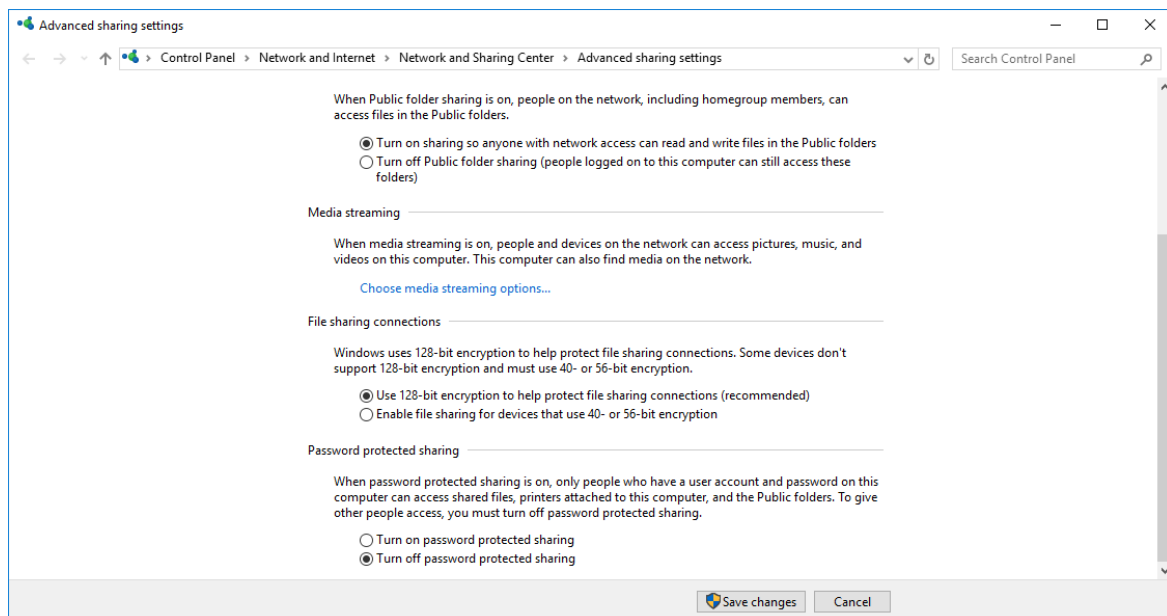

## SET UP SMB SCAN TO PC WINDOWS

1. Create a new folder “scan”

2. Right click and select properties. Then, go to “Sharing” and click “Share”

3. Choose "Everyone" and Add

4. For Permission Level, choose "Read/Write"

5. Choose, “Yes.....”

6. Tick the “Share this folder” and click Permissions

7. Allow all, apply and OK

8. Click the link “Network and Sharing Center”

9. Check all the setting at Private, current profile and all network. Make sure all the setting tick at the upper selection, except “Password protected sharing” must be “Turn Off”. Then, click “Save changes”.

10. Copy the “Network Path” for references of registration later.

- Please double check at Control Panel -> Programs -> Turn Windows features on or off. Make sure tick all SMB setting & you need to **restart the PC first after saving.**