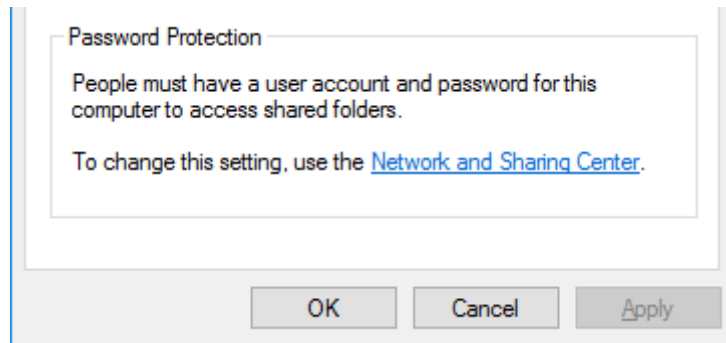

## SET UP SMB SCAN TO PC WINDOWS

1. Create a new folder “scan”

2. Right click and select properties. Then, go to “Sharing” and click “Share”

3. Choose "Everyone" and Add

4. For Permission Level, choose "Read/Write"

5. Choose, “Yes.....”

6. Tick the “Share this folder” and click Permissions

7. Allow all, apply and OK

8. Click the link “Network and Sharing Center”

9. Check all the setting at Private, current profile and all network. Make sure all the setting tick at the upper selection, except “Password protected sharing” must be “Turn Off”. Then, click “Save changes”.

10. Copy the “Network Path” for references of registration later.

- Please double check at Control Panel -> Programs -> Turn Windows features on or off. Make sure tick all SMB setting & you need to **restart the PC first after saving.**