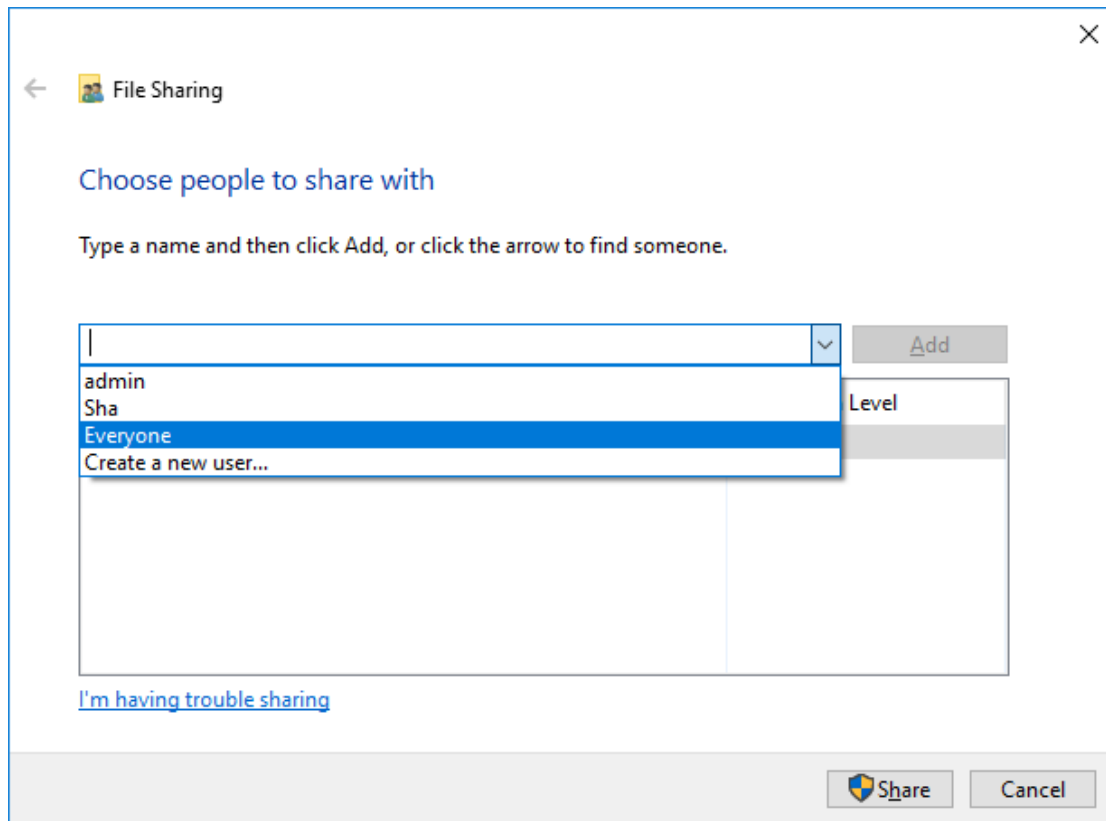

## SET UP SMB SCAN TO PC WINDOWS

1. Create a new folder “scan”

2. Right click and select properties. Then, go to “Sharing” and click “Share”

3. Choose "Everyone" and Add

4. For Permission Level, choose "Read/Write"