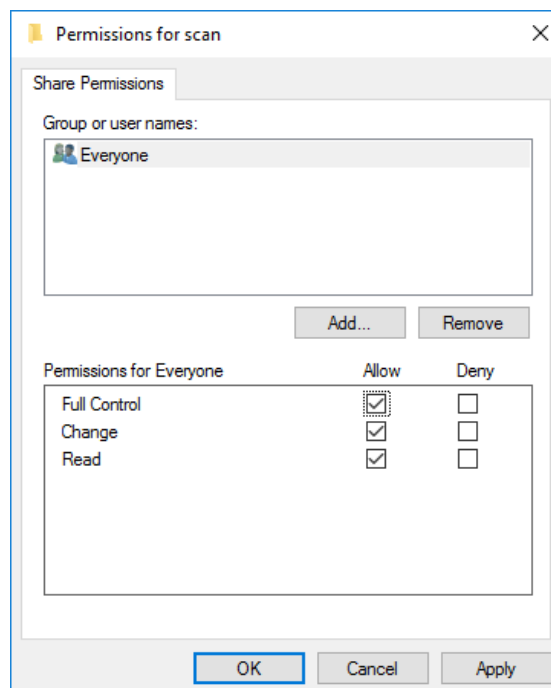

## SET UP SMB SCAN TO PC WINDOWS

1. Create a new folder “scan”

2. Right click and select properties. Then, go to “Sharing” and click “Share”

3. Choose "Everyone" and Add

4. For Permission Level, choose "Read/Write"

5. Choose, “Yes.....”

6. Tick the “Share this folder” and click Permissions

7. Allow all, apply and OK

8. Click the link “Network and Sharing Center”

9. Check all the setting at Private, current profile and all network. Make sure all the setting tick at the upper selection, except “Password protected sharing” must be “Turn Off”. Then, click “Save changes”.