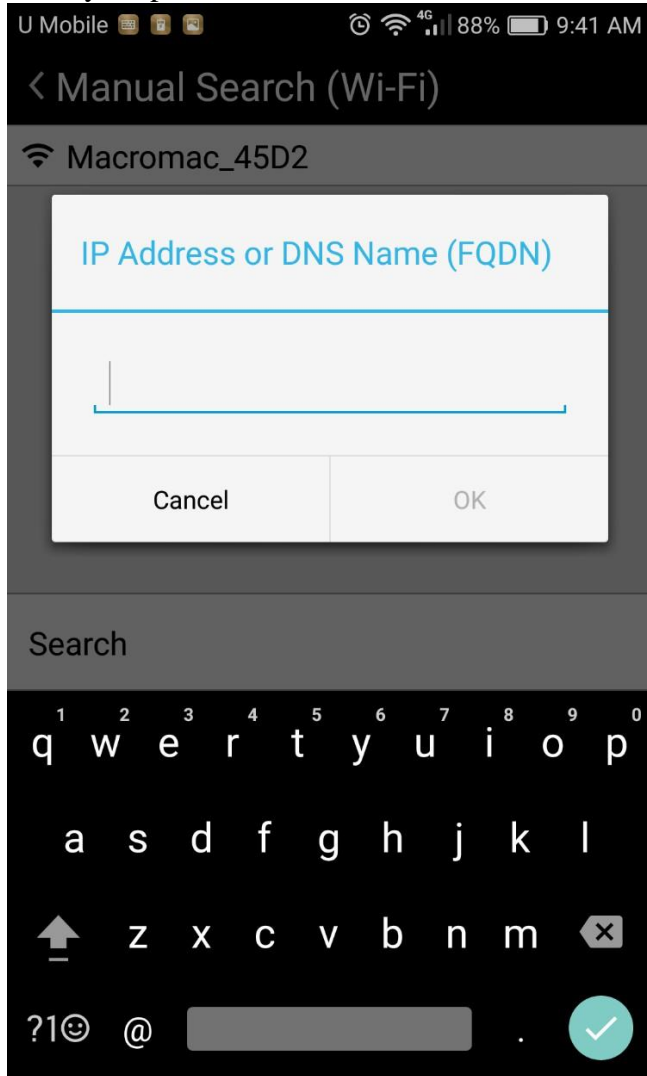

# **Manual Guide**

**Canon Mobile**

**Printer Setup Guide**

## Mobile printer Android

1. Go to “Play store”
2. Search for “Canon PRINT Business”

3. Press “download”

4. Run the “application”

➤ Press “agree”

5. Press “add printer”

**No printer.**

6. Select “Manual Search”

7. Enter your printer "IP Address"

8. The printer name will appear at home page.
  - a. Documents – to choose a documents to print
  - b. Scan- direct scan from printer to your mobile
  - c. Capture- capture from your mobile device and print